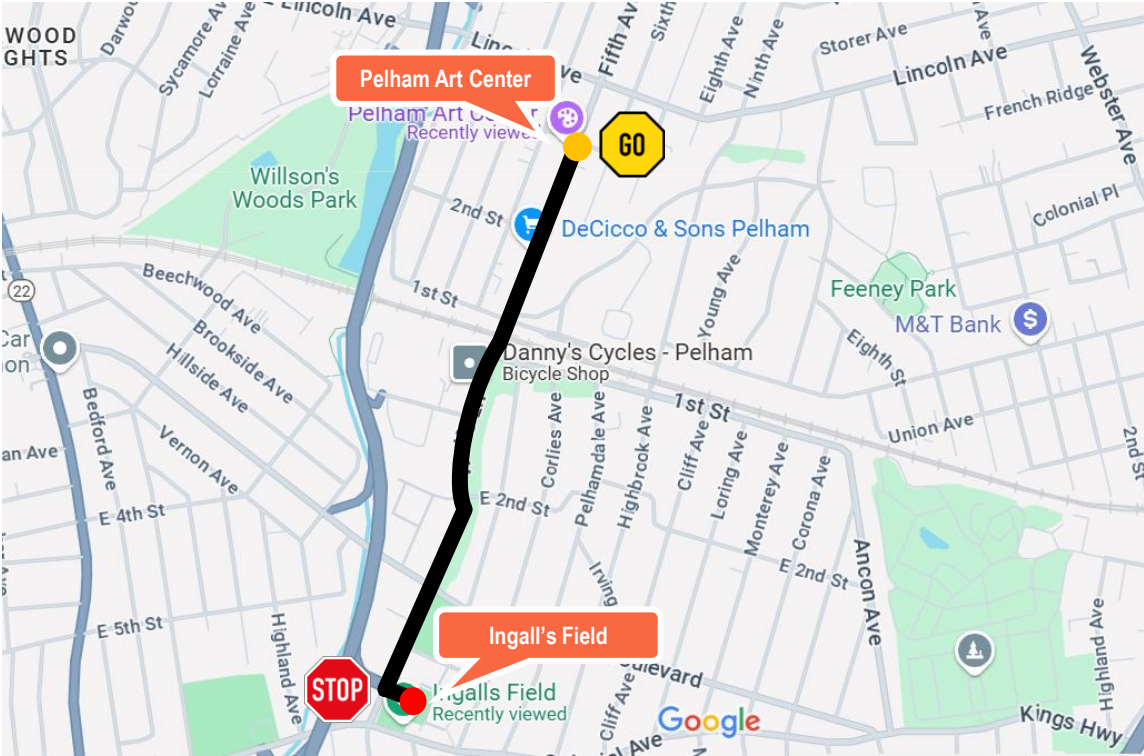

Below outlines the route of the parade starting at the Pelham Art Center and ending at Ingall's field.

Below provides color coded locations of where each team will be meeting.

## Wolfs Lane (Front)

## 3rd Street

Below provides the area of where your team will line up at Ingall's field once they reach the destination.